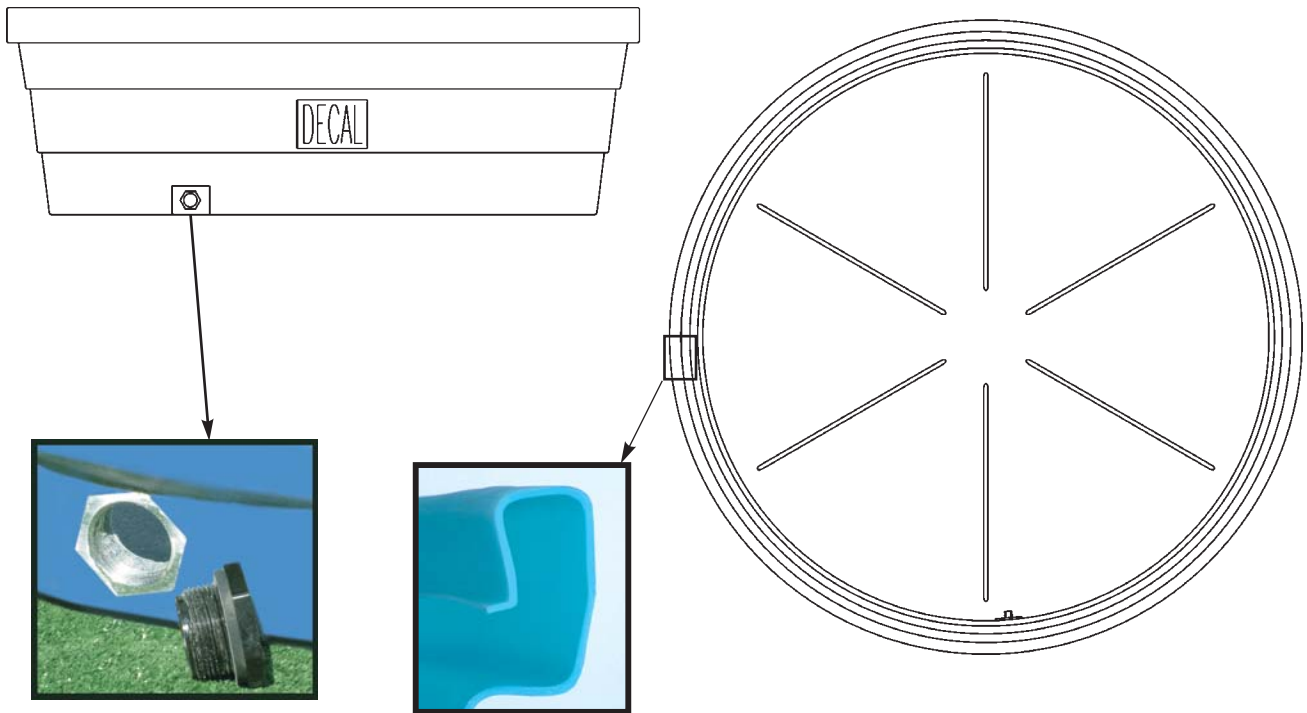

**PRODUCT SPECIFICATIONS**

**BEHLEN® COUNTRY™ BLUE POLY STOCK TANKS**

The Behlen® Country™ round poly stock tanks are one piece, roto-molded, poly tanks with a molded-in aluminum drain fitting for a 1/4" drain plug. The round tanks have a formed, open, smooth rim for strength. The tapered design of the tank allows them to nest together.

FDA approved, food grade polyethylene material is used in the construction of the tanks. This polyethylene material has Type 8 UV inhibitor rating and the color is light blue. Please find the data chart and illustration of a typical round Behlen Country tank.

**Round Poly Stock Tank Data**

Description	Item No.	Model	Gal./Cap	Est. Wt./Lbs.	Approx. Dia.	Approx. Height	Average Wall Thickness*	Material Specification
6' x 2' Round Poly Stock Tank (Blue)	52113068	PR-62	350	62	72"	24"	.200"	Polyethylene
8' x 2' Round Poly Stock Tank (Blue)	52113088	PR-82	625	92	94"	24"	.200"	Polyethylene
9' x 2'-4" Round Poly Stock Tank (Blue)	52113098	PR-928	1000	112	110"	28"	.200"	Polyethylene